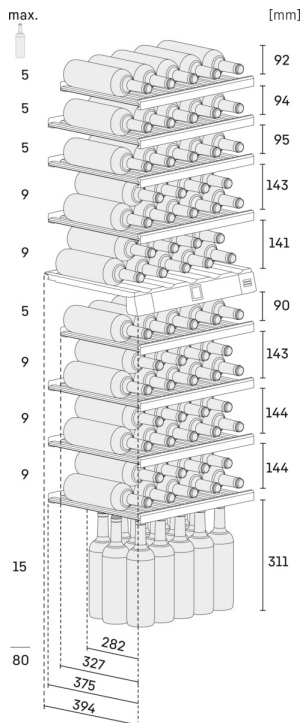

Technical drawing

Products and their details are staged for advertising purposes. Whilst every effort is made to ensure all specifications and information in this flyer are accurate, Liebherr reserves the right to make changes without notification. Where actual appliance measurements, specifications, and ratings are crucial, we recommend that the actual appliance installation instructions that accompany each appliance be checked. (18.06.2024)