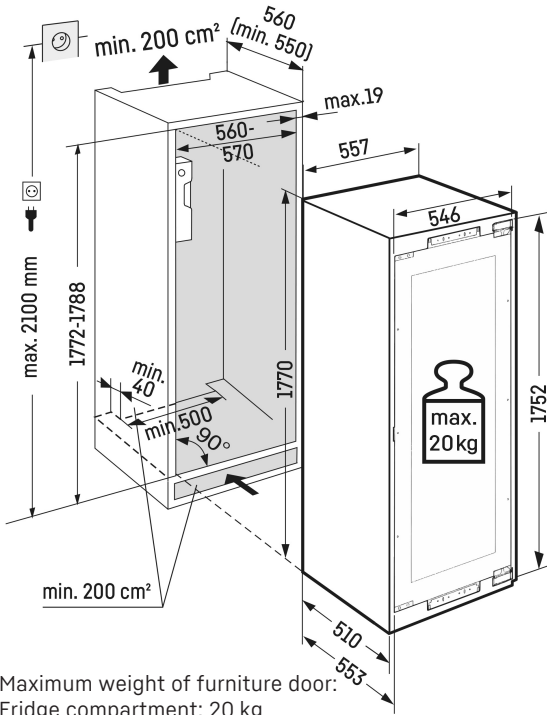

Technical drawing

Products and their details are staged for advertising purposes. Whilst every effort is made to ensure all specifications and information in this flyer are accurate, Liebherr reserves the right to make changes without notification. Where actual appliance measurements, specifications, and ratings are crucial, we recommend that the actual appliance installation instructions that accompany each appliance be checked. (18.06.2024)