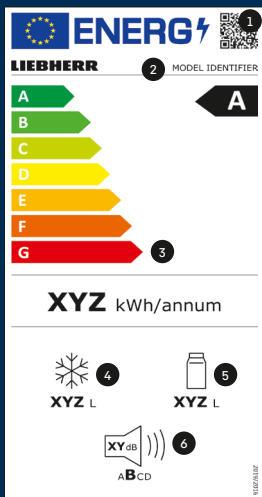

You can find the entire range of efficiency ratings on the reverse side. According to (EU) 2017/1369 6a.

For complete model descriptions, visit home.liebherr.com

BluRoX

The future is circular.

The newly developed BluRoX technology from Liebherr is going to change the market for refrigerators and freezers sustainably. Instead of polyurethane foam, we use a much more effective form of cold insulation: a vacuum. Finely ground lava stone, known as perlite, stabilises the vacuumed components.

The first freezer using vacuum perlite technology in the door and built for the circular economy of re-use has already been certified with the "B" efficiency rating. And with every new BluRoX appliance we design, we will set new standards in terms of energy efficiency and capacity – and humanity and the environment will be the winners.

To learn more about this exciting technology and the many advantages of BluRoX, visit:
home.liebherr.com/blurox

FNb 5056
Available from the
2nd quarter of 2023

The current EU energy label for electrical appliances

1. QR code to identify the product in the EU database EPREL (European Product Registry for Energy Labelling).
2. The model identifier for manual identification of the product in the EU database EPREL, using the article number for example.
3. The new efficiency scale from "A" to "G". However, "G" is only intended for wine cabinets.
4. The total volume* of all freezer compartments.
5. The sum of the volume* of all cold-storage and refrigerator compartments.
6. The noise level is now classified into classes "A" to "D".