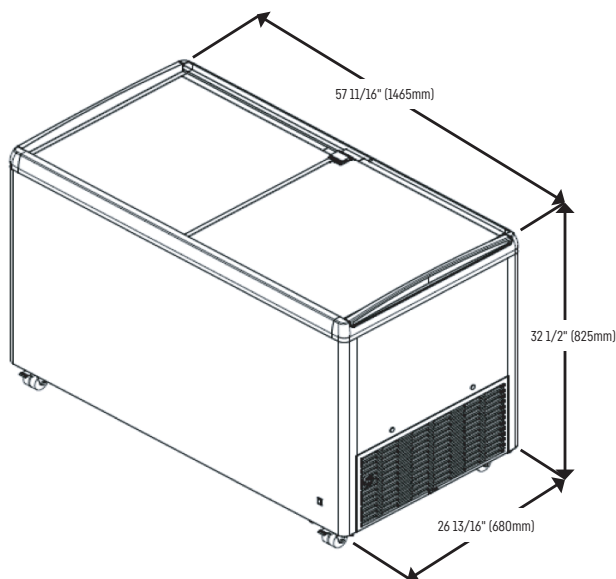

## Impulse Sales Chest Freezer

home.liebherr.com

EFE 4652	
Total gross/net capacity l (cu.ft.)	15.7 / 12.0 (444 / 340)
Exterior dimensions in inches (w/d/h) in mm (w/d/h)	57 11/16" / 26 13/16" / 32 1/2" 1465 / 680 / 825
Interior dimensions in inches (w/d/h) in mm (w/d/h)	52 13/16" / 21 1/8" / 20 5/8" 1340 / 535 / 523
Total display area in m <sup>2</sup> (TDA)/ft <sup>2</sup>	0.78 / 8.39
Energy Consumption in 365 days*	811 kWh
Ambient temperature in °C (°F)	50°F to 95°F (10°C to 35°C)
Refrigerant	R290
Sound rating**	52 dB(A)
Connection rating	2.5 A/238 W
Frequency/voltage	60 Hz/115 - 127V~
Cooling system/Defrost	Static/Manual
Temperature range in °C (°F)	14°F to -11°F (-10°C to -24°C)
Lid material	Sliding glass lid
External cabinet finish	Steel/White
Internal liner material	Steel
Frame color	Grey
Type of control / Temperature display	Analog control/internal analogue
Interior Light	LED
Number of baskets	6
Number of baskets, max. (see picture)	6
Castors	Swivel casters
Lock	Can be retrofitted
Insulation in inches (mm)	2 3/8" (60)
Water drain	Yes
Gross/net weight in Kg (lbs)	172 / 152.3 (78 / 69.1)

## Unit Dimensions