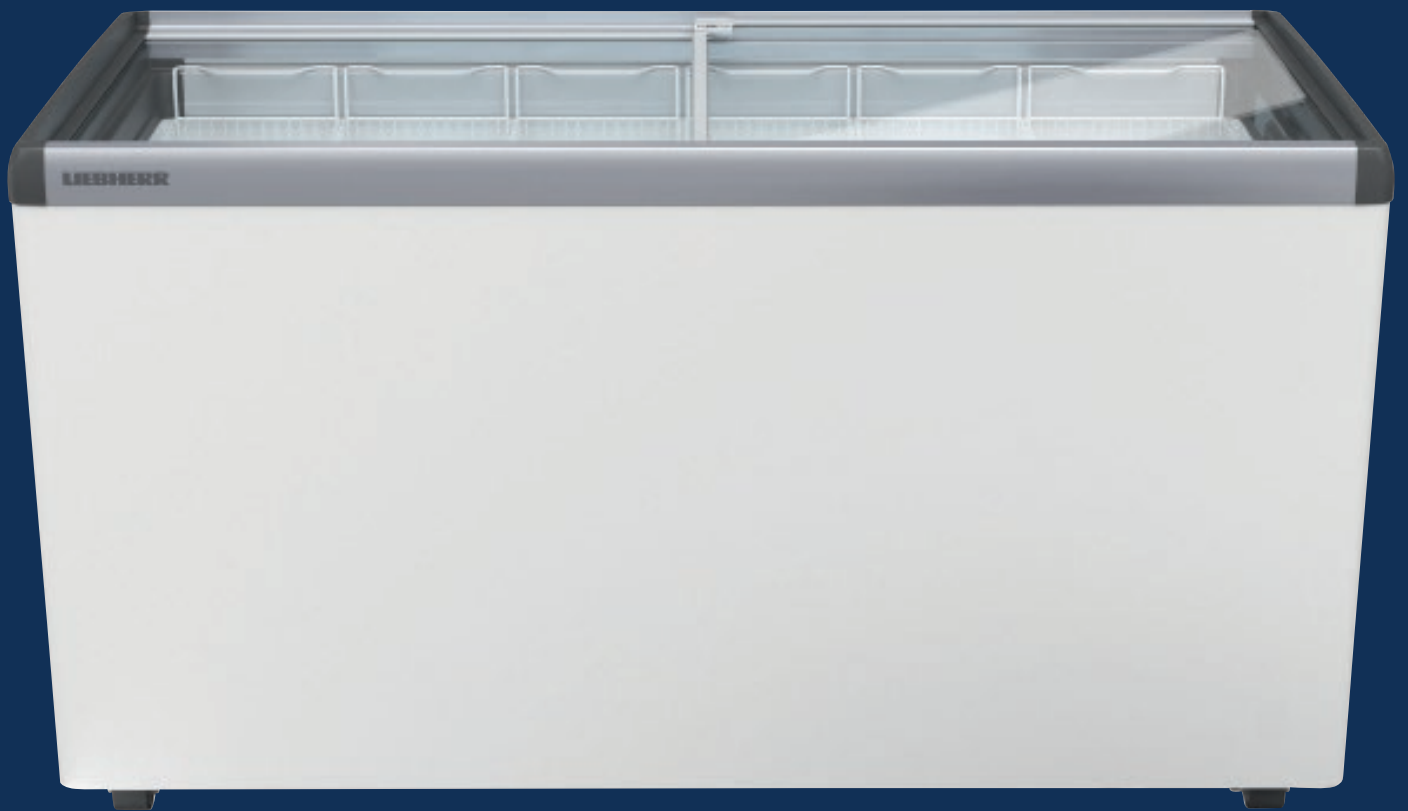

# EFE 4652

---

Impulse Sales Chest Freezer

**LIEBHERR**

# EFE 4652

## Impulse Sales Chest Freezer

home.liebherr.com

EFE 4652	
Total gross/net capacity l (cu.ft.)	15.7 / 12.0 (444 / 340)
Exterior dimensions in inches (w/d/h) in mm (w/d/h)	57 11/16" / 26 13/16" / 32 1/2" 1465 / 680 / 825
Interior dimensions in inches (w/d/h) in mm (w/d/h)	52 13/16" / 21 1/8" / 20 5/8" 1340 / 535 / 523
Total display area in m <sup>2</sup> (TDA)/ft <sup>2</sup>	0.78 / 8.39
Energy Consumption in 365 days*	811 kWh
Ambient temperature in °C (°F)	50°F to 95°F (10°C to 35°C)
Refrigerant	R290
Sound rating**	52 dB(A)
Connection rating	2.5 A/238 W
Frequency/voltage	60 Hz/115 - 127V~
Cooling system/Defrost	Static/Manual
Temperature range in °C (°F)	14°F to -11°F (-10°C to -24°C)
Lid material	Sliding glass lid
External cabinet finish	Steel/White
Internal liner material	Steel
Frame color	Grey
Type of control / Temperature display	Analog control/internal analogue
Interior Light	LED
Number of baskets	6
Number of baskets, max. (see picture)	6
Castors	Swivel casters
Lock	Can be retrofitted
Insulation in inches (mm)	2 3/8" (60)
Water drain	Yes
Gross/net weight in Kg (lbs)	172 / 152.3 (78 / 69.1)