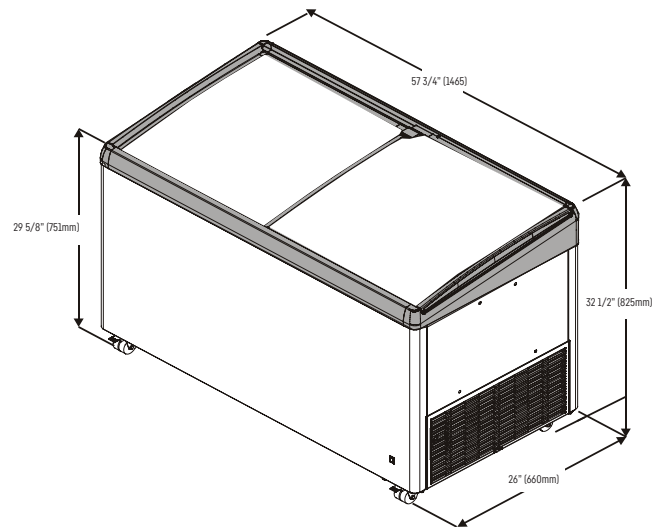

EFI 4453

Impulse Sales Chest Freezer

LIEBHERR

EFI 4453

Chest Freezer with Sliding Angle Top

Impulse Sales Chest Freezer

home.liebherr.com

EFI 4453	
Total gross/net capacity l (cu.ft.)	15.0 / 10.7 (426 / 302)
Exterior dimensions in inches (w/d/h) in mm (w/d/h)	57 11/16" / 26 13/16" / 32 1/2" 1465 / 680 / 825
Interior dimensions in inches (w/d/h) in mm (w/d/h)	52 13/16" / 21 1/8" / 19 5/16" 1340 / 535 / 490
Total display area in m ² (TDA)/ft ²	0.79 / 8.50
Energy Consumption in 365 days*	774 kWh
Ambient temperature in °C (°F)	50°F to 86°F (10°C to 30°C)
Refrigerant	R290
Sound rating**	52 dB(A)
Connection rating	2.5 A/245 W
Frequency/voltage	60 Hz/115 - 127V~
Cooling system/Defrost	Static/Manual
Temperature range in °C (°F)	14°F to -11°F (-10°C to -24°C)
Lid material	Sliding glass lid
External cabinet finish	Steel/White
Internal liner material	Steel
Frame color	Grey
Type of control / Temperature display	Analog control/internal analogue
Interior Light	LED
Number of baskets	6
Number of baskets, max. (see picture)	6
Castors	Swivel casters
Lock	can be retrofitted
Insulation in inches (mm)	2 3/8" (60)
Water drain	Yes
Gross/net weight in Kg (lbs)	168.9 / 149.3 (76.6 / 67.7)

Unit Dimensions

Accessories

Basket 10 5/8 in (270 mm)	7111009
Basket 8 1/4 in (210 mm)	7111039
Partition grid 10 5/8 in (270 mm) / High grid	7111031
Partition grid 10 5/8 in (270 mm) / Low grid	7111033
Partition grid 8 1/4 in (210 mm)	7111787
Rubber bumpers, gray	7266707
Cylinder lock for glass sliding lid	7043359
Glass canopy	9809160