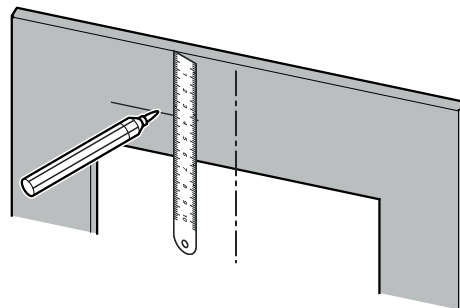

LIEBHERR

Assembly instruction

HW 3000, HW 4800, HW 8000
7085 011-00

Panel Dimension max.									
	A		B		C		X		
HW 3000	min. 119mm	4-11/16" min.	max. 637mm	25-1/16" max	max. 395mm	15-9/16" max.	min. 16mm max. 22mm	5/8" min. 7/8" max.	44lbs max. max. 20kg
HW 4800			max. 983mm	38-11/16" max.					
HW 8000			max. 1535mm	60-7/16" max.					

Panel Dimension for aluminium profil frames with thickness X (accessories)

	A		D		E		X
HW 3000	133mm	5-1/4"	594mm	23-3/8"	391mm	15-3/8"	3/4" (19mm) or 7/8" (22mm)
HW 4800	152mm	6"	921mm	36-1/4"			
HW 8000	133mm	5-1/4"	1504mm	59-3/16"			