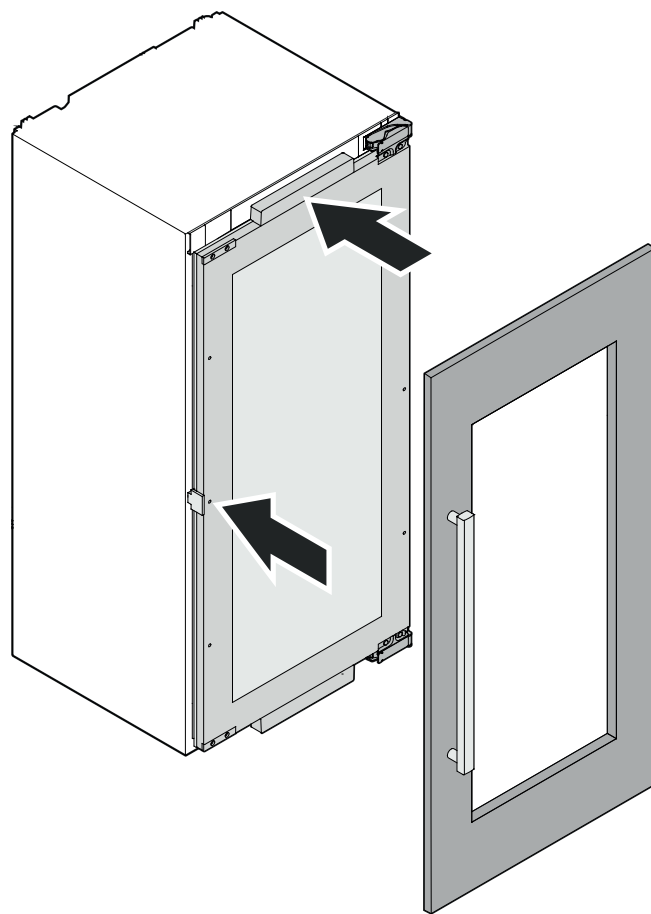

LIEBHERR

Assembly instruction

HW 3000, HW 4800, HW 8000
7085 011-00

Panel Dimension max.									
	A		B		C		X		
HW 3000	min. 119mm	4-11/16" min.	max. 637mm	25-1/16" max	max. 395mm	15-9/16" max.	min. 16mm max. 22mm	5/8" min. 7/8" max.	44lbs max. max. 20kg
HW 4800			max. 983mm	38-11/16" max.					
HW 8000			max. 1535mm	60-7/16" max.					

Panel Dimension for aluminium profil frames with thickness X (accessories)

	A		D		E		X
HW 3000	133mm	5-1/4"	594mm	23-3/8"	391mm	15-3/8"	3/4" (19mm) or 7/8" (22mm)
HW 4800	152mm	6"	921mm	36-1/4"			
HW 8000	133mm	5-1/4"	1504mm	59-3/16"			