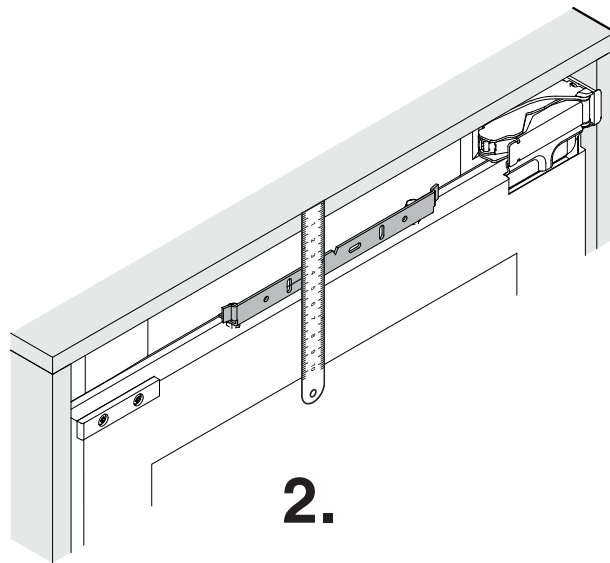

LIEBHERR

Assembly instruction

HW 3000, HW 4800, HW 8000
7085 011-00

Panel Dimension max.									
	A		B		C		X		
HW 3000	min. 119mm	4-11/16" min.	max. 637mm	25-1/16" max	max. 395mm	15-9/16" max.	min. 16mm max. 22mm	5/8" min. 7/8" max.	44lbs max. max. 20kg
HW 4800			max. 983mm	38-11/16" max.					
HW 8000			max. 1535mm	60-7/16" max.					

Panel Dimension for aluminium profil frames with thickness X (accessories)

	A		D		E		X
HW 3000	133mm	5-1/4"	594mm	23-3/8"	391mm	15-3/8"	3/4" (19mm) or 7/8" (22mm)
HW 4800	152mm	6"	921mm	36-1/4"			
HW 8000	133mm	5-1/4"	1504mm	59-3/16"			