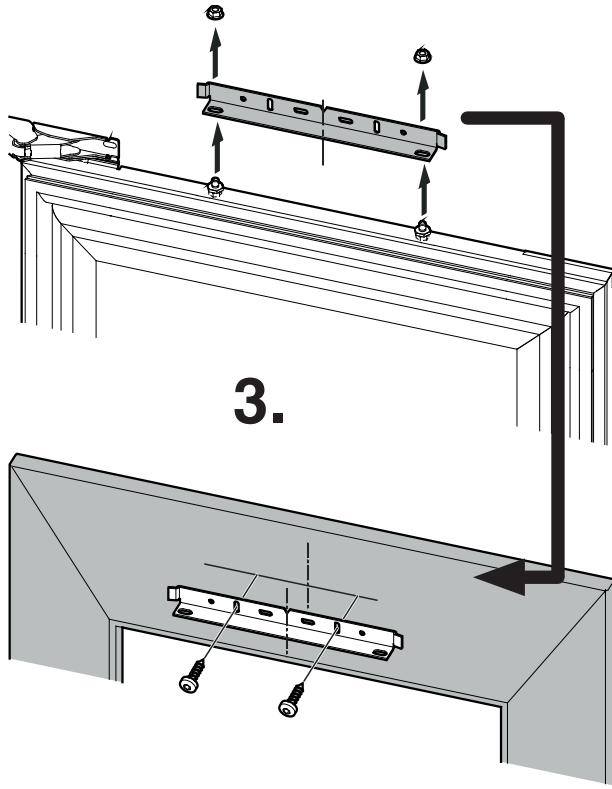

LIEBHERR

Assembly instruction

HW 3000, HW 4800, HW 8000
7085 011-00

Panel Dimension max.									
	A		B		C		X		
HW 3000	min. 119mm	4-11/16" min.	max. 637mm	25-1/16" max	max. 395mm	15-9/16" max.	min. 16mm max. 22mm	5/8" min. 7/8" max.	44lbs max. max. 20kg
HW 4800			max. 983mm	38-11/16" max.					
HW 8000			max. 1535mm	60-7/16" max.					

Panel Dimension for aluminium profil frames with thickness X (accessories)

	A		D		E		X
HW 3000	133mm	5-1/4"	594mm	23-3/8"	391mm	15-3/8"	3/4" (19mm) or 7/8" (22mm)
HW 4800	152mm	6"	921mm	36-1/4"			
HW 8000	133mm	5-1/4"	1504mm	59-3/16"			