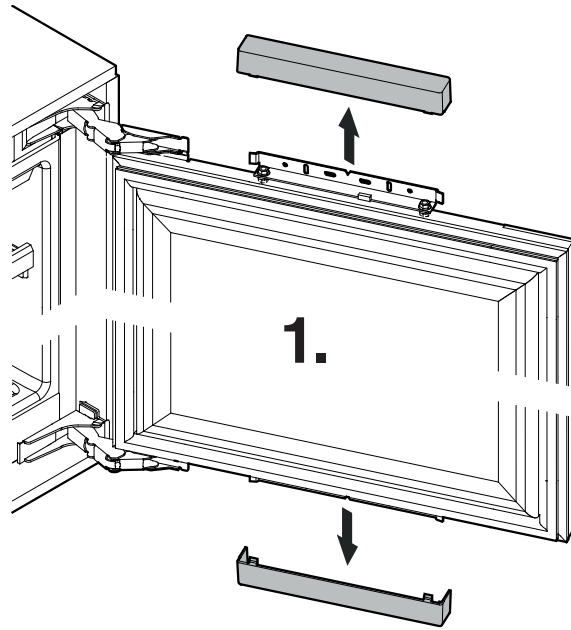

LIEBHERR

Assembly instruction

HW 3000, HW 4800, HW 8000
7085 011-00

Panel Dimension max.									
	A		B		C		X		
HW 3000	min. 119mm	4-11/16" min.	max. 637mm	25-1/16" max	max. 395mm	15-9/16" max.	min. 16mm max. 22mm	5/8" min. 7/8" max.	44lbs max. max. 20kg
HW 4800			max. 983mm	38-11/16" max.					
HW 8000			max. 1535mm	60-7/16" max.					

Panel Dimension for aluminium profil frames with thickness X (accessories)

	A		D		E		X
HW 3000	133mm	5-1/4"	594mm	23-3/8"	391mm	15-3/8"	3/4" (19mm) or 7/8" (22mm)
HW 4800	152mm	6"	921mm	36-1/4"			
HW 8000	133mm	5-1/4"	1504mm	59-3/16"			