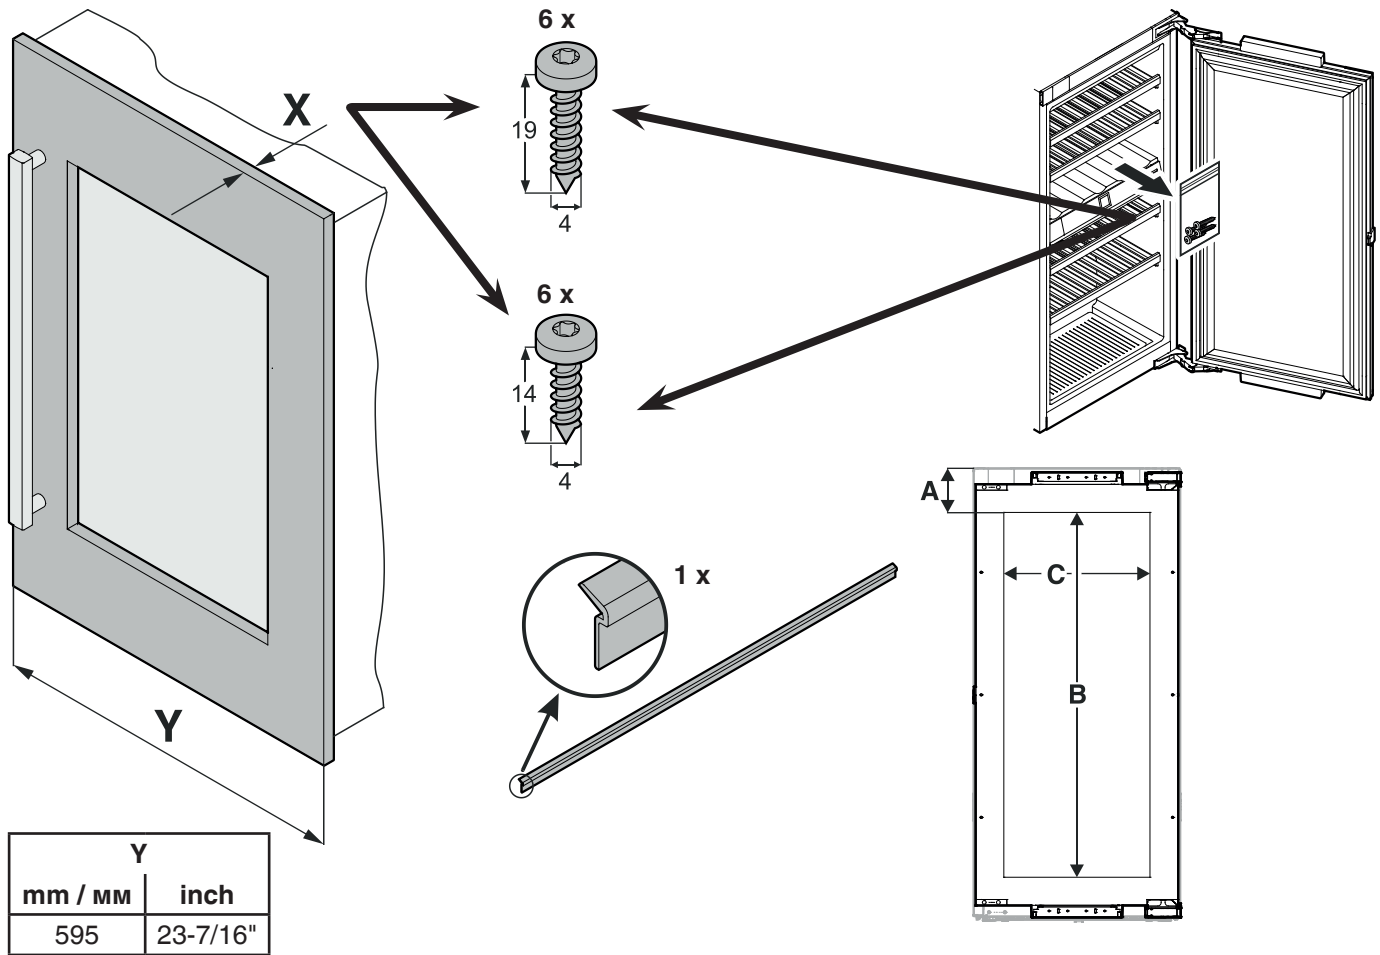

LIEBHERR

Assembly instruction

HW 3000, HW 4800, HW 8000
7085 011-00

Panel Dimension max.									
	A		B		C		X		
HW 3000	min. 119mm	4-11/16" min.	max. 637mm	25-1/16" max	max. 395mm	15-9/16" max.	min. 16mm max. 22mm	5/8" min. 7/8" max.	44lbs max. max. 20kg
HW 4800			max. 983mm	38-11/16" max.					
HW 8000			max. 1535mm	60-7/16" max.					

Panel Dimension for aluminium profil frames with thickness X (accessories)

	A		D		E		X
HW 3000	133mm	5-1/4"	594mm	23-3/8"	391mm	15-3/8"	3/4" (19mm) or 7/8" (22mm)
HW 4800	152mm	6"	921mm	36-1/4"			
HW 8000	133mm	5-1/4"	1504mm	59-3/16"			