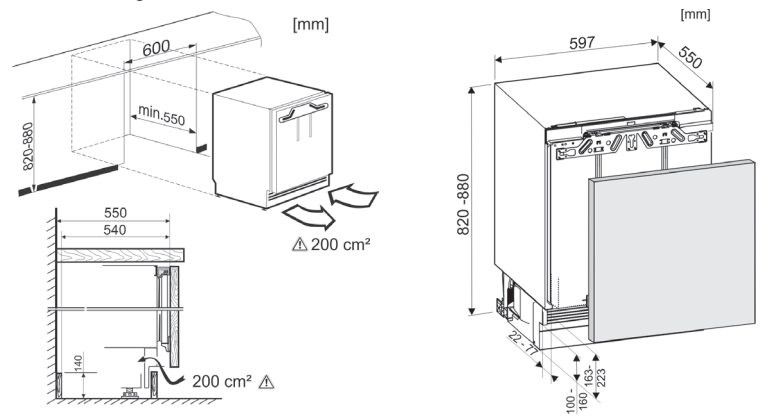

Installation Diagram

Note: Whilst every effort is made to ensure all specifications and information in this flyer are accurate, Liebherr reserves the right to make changes without notification. Where actual appliance measurements, specifications, and ratings are crucial, we recommend that the actual appliance installation instructions that accompany each appliance be checked. Liebherr will not be liable for any loss.