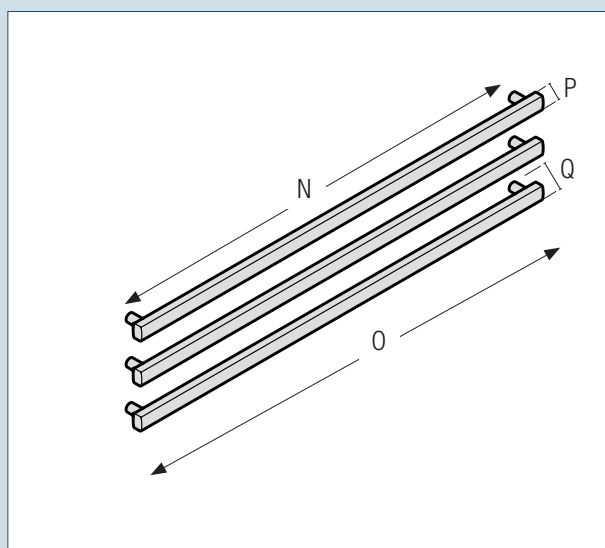

Choose your handle style

Part No: 39900287
Stainless Steel Fridge Door Panel 80" (1 Piece)
A: Height 1150mm
B: Width 755mm
C: Depth 19mm

Part No: 39900279	
Stainless Steel 3/4" Round Handles (3 Pieces)	
Qty x 2	Qty x 1
J: Mounts c to c 800mm	J: Mounts c to c 647mm
K: Length 908mm	K: Length 745mm
L: Diameter 18mm	L: Diameter 18mm
M: Depth 53mm	M: Depth 53mm

Part No: 39900283	
Stainless Steel Freezer Door Panels (2 Pieces)	
Top freezer door panel	Bottom freezer door panel
D: Height 341mm	G: Height 421mm
E: Width 755mm	H: Width 755mm
F: Depth 19mm	I: Depth 19mm

Part No: 39900281	
Aluminium Rectangle Handles (3 Pieces)	
Qty x 2	Qty x 1
N: Mounts c to c 800mm	N: Mounts c to c 647mm
O: Length 840mm	O: Length 687mm
P: Diameter 26mm	P: Diameter 26mm
Q: Depth 44mm	Q: Depth 44mm