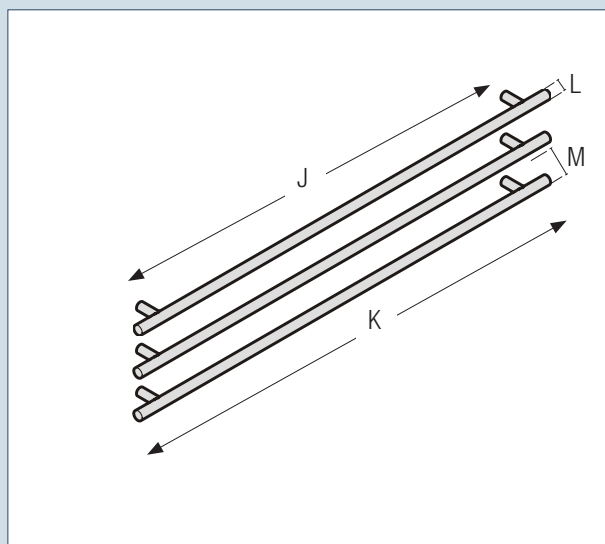

Choose your handle style

Part No: 39900287
Stainless Steel Fridge Door Panel 80" (1 Piece)
A: Height 1150mm
B: Width 755mm
C: Depth 19mm

Part No: 39900279	
Stainless Steel 3/4" Round Handles (3 Pieces)	
Qty x 2	Qty x 1
J: Mounts c to c 800mm	J: Mounts c to c 647mm
K: Length 908mm	K: Length 745mm
L: Diameter 18mm	L: Diameter 18mm
M: Depth 53mm	M: Depth 53mm

Part No: 39900283	
Stainless Steel Freezer Door Panels (2 Pieces)	
Top freezer door panel	Bottom freezer door panel
D: Height 341mm	G: Height 421mm
E: Width 755mm	H: Width 755mm
F: Depth 19mm	I: Depth 19mm

Part No: 39900281	
Aluminium Rectangle Handles (3 Pieces)	
Qty x 2	Qty x 1
N: Mounts c to c 800mm	N: Mounts c to c 647mm
O: Length 840mm	O: Length 687mm
P: Diameter 26mm	P: Diameter 26mm
Q: Depth 44mm	Q: Depth 44mm