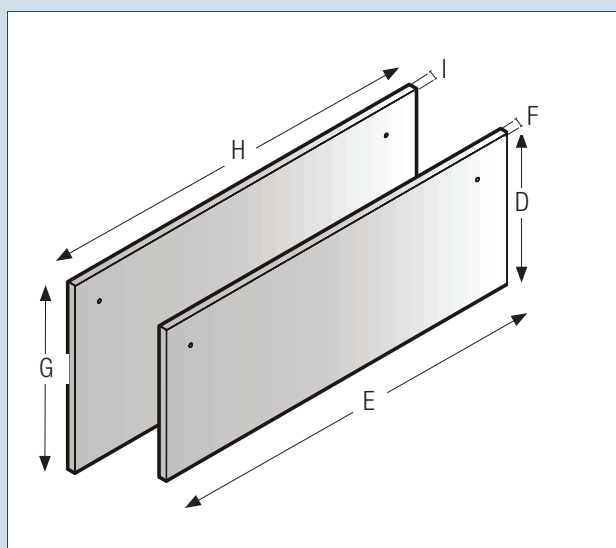

Choose your handle style

Part No: 39900287
Stainless Steel Fridge Door Panel 80" (1 Piece)
A: Height 1150mm
B: Width 755mm
C: Depth 19mm

Part No: 39900279	
Stainless Steel 3/4" Round Handles (3 Pieces)	
Qty x 2	Qty x 1
J: Mounts c to c 800mm	J: Mounts c to c 647mm
K: Length 908mm	K: Length 745mm
L: Diameter 18mm	L: Diameter 18mm
M: Depth 53mm	M: Depth 53mm

Part No: 39900283	
Stainless Steel Freezer Door Panels (2 Pieces)	
Top freezer door panel	Bottom freezer door panel
D: Height 341mm	G: Height 421mm
E: Width 755mm	H: Width 755mm
F: Depth 19mm	I: Depth 19mm

Part No: 39900281	
Aluminium Rectangle Handles (3 Pieces)	
Qty x 2	Qty x 1
N: Mounts c to c 800mm	N: Mounts c to c 647mm
O: Length 840mm	O: Length 687mm
P: Diameter 26mm	P: Diameter 26mm
Q: Depth 44mm	Q: Depth 44mm