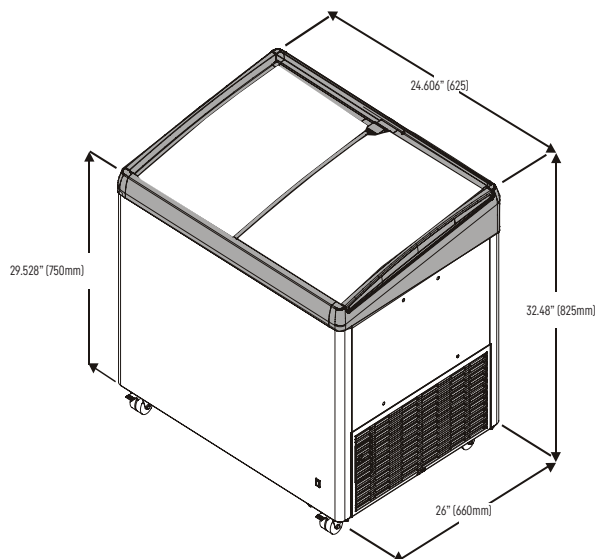

EFI 1453

Impulse Sales Chest Freezer

LIEBHERR

EFI 1453

Impulse Sales Chest Freezer

home.liebherr.com

EFI 1453

Total gross/net capacity l (cu.ft.)	4.8 / 3.2 (135 / 91)
Exterior dimensions in inches (w/d/h) in mm (w/d/h)	24 5/8" / 26 13/16" / 32 1/2" 625 / 680 / 825
Interior dimensions in inches (w/d/h) in mm (w/d/h)	19 11/16" / 21 1/8" / 19 5/16" 500 / 535 / 490
Total display area in m ² (TDA)/ft ²	0.30 / 3.23
Energy Consumption in 365 days*	404 kWh
Ambient temperature in °C (°F)	50°F to 95°F (10°C to 35°C)
Refrigerant	R290
Sound rating**	42 dB(A)
Connection rating	-
Frequency/voltage	-
Cooling system/Defrost	Static/Manual
Temperature range in °C (°F)	14°F to -11°F (-10°C to -24°C)
Lid material	Sliding glass lid
External cabinet finish	Steel/White
Internal liner material	Steel
Frame color	Grey
Type of control / Temperature display	Analog control/internal analogue
Interior Light	LED
Number of baskets	2
Number of baskets, max. (see picture)	2
Castors	Swivel casters
Lock	Can be retrofitted
Insulation in inches (mm)	2 3/8" (60)
Water drain	Yes
Gross/net weight in Kg (lbs)	104.5 / 91.7 (47.4 / 41.6)

Unit Dimensions

Accessories

Basket 270 mm	7111091
Basket 210 mm	7111093
Partition grid 270 mm / High grid	7111031
Partition grid 210 mm / High grid	7111784
Partition grid 270 mm / Low grid	7111033
Partition grid 210 mm / Low grid	7111787
Rubber bumpers, grey	7266707
Cylinder lock for glass sliding lid	7043660
Scoop ice cream containers	on request
Baskets for scoop ice cream containers	on request
External thermostat dial	on request