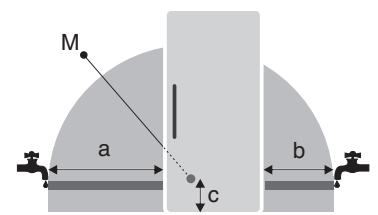

Installation Diagram

Water Connection

a = 1000 mm
b = 2000 mm
c = 170 mm
M = Solenoid valve

Plumbing must be installed adjacent to the side of the appliance which contains the IceMaker.
Water pressure must be between 0.15 MPa and 0.6 MPa (1.5 bar - 6 bar)