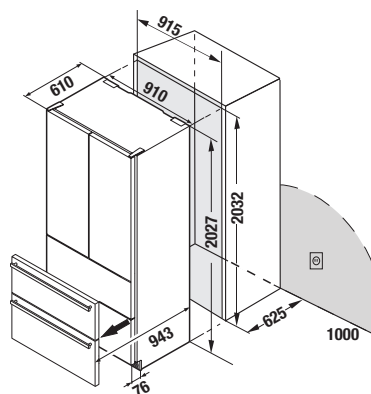

Installation Diagram

Water Connection

a = 1000 mm
b = 2000 mm
c = 170 mm
M = Solenoid valve

Plumbing must be installed adjacent to the side of the appliance which contains the IceMaker.
Water pressure must be between 0.15 MPa and 0.6 MPa (1.5 bar - 6 bar)