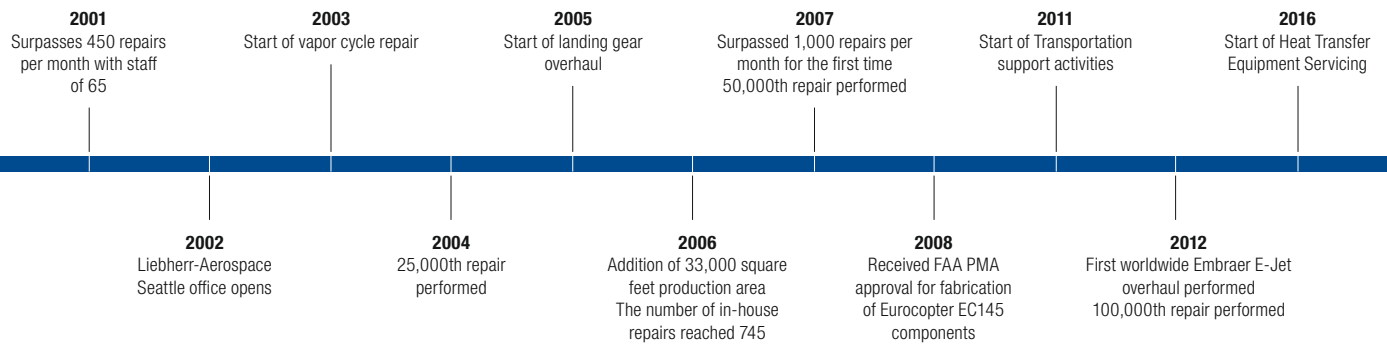

New Heat Transfer Equipment Servicing

In 2016, Liebherr-Aerospace Saline Inc. started to service heat transfer equipment including re-coring and repairing heat exchangers.

- FAA approved
- Use of non-contact metrology, featuring, through laser guidance, fixturing, welding and cutting
- Robotic welding and cutting