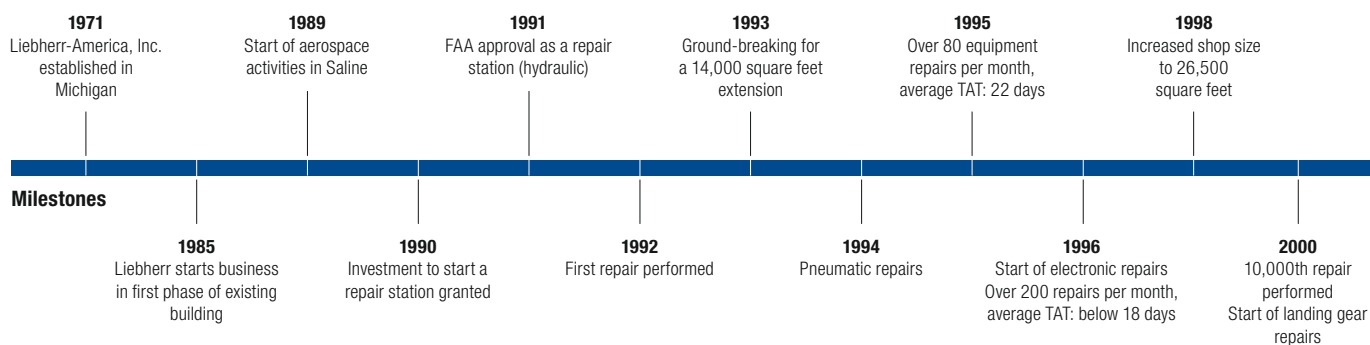

Support Center with a Variety of Activities

- MRO for air management, flight control and actuation and landing gear systems as well as components
- Final assembly point for helicopter primary flight controls
- Sales, customer service, technical and field service support
- Transportation systems technical assistance and on-site support
- FAA/EASA approved, AS9110:2003, ISO9001:2008 certified, ISO 14001
- FAA Part-21 Production under Licence Agreement