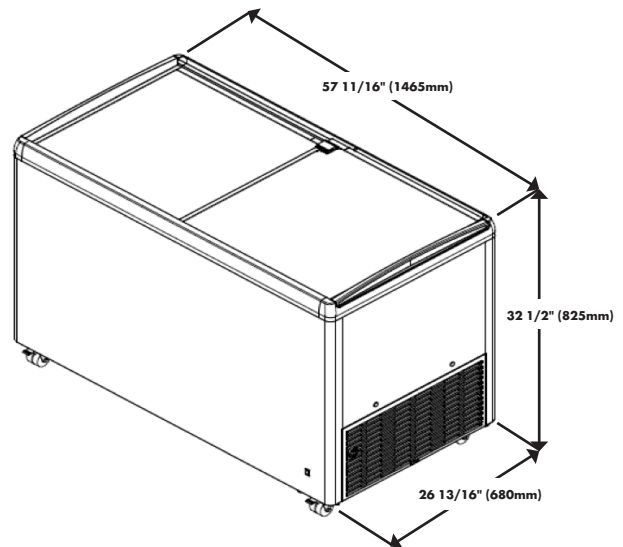

Subject to modification. For up-to-date information, visit home.liebherr.com.