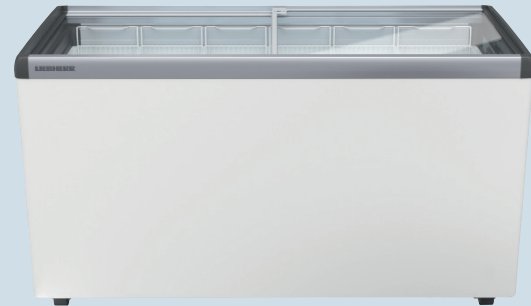

EFE 4652

LIEBHERR

Impulse Sales Chest Freezer

| Impulse Sales Chest Freezer | EFE 4652 | LED |
|---|---|-----|
| Total gross/net capacity cu.ft. (l) | 15.7 / 12.0 (444 / 340) | |
| Exterior dimensions in inches (w/d/h) in mm (w/d/h) | 57 11/16" / 26 13/16" / 32 1/2" 1465 / 680 / 825 | |
| Interior dimensions in inches (w/d/h) in mm (w/d/h) | 52 13/16" / 21 1/8" / 20 5/8" 1340 / 535 / 523 | |
| Total display area in m² (TDA) / ft² | 0.78 / 8.39 | |
| Energy consumption in 365 days * | 811 kWh | |
| Ambient temperature in °F (°C) | 50°F to 95°F (10°C to 35°C) | |
| Refrigerant | R290 | |
| Sound rating ** | 52 dB(A) | |
| Connection rating | 2.5 A/238 W | |
| Frequency / Voltage | 60 Hz/115 – 127V~ | |
| Cooling system | static | |
| Defrost | manual | |
| Temperature range °F (°C) | 14°F to -11°F (-10°C to -24°C) | |
| Lid material | sliding glass lid | |
| External cabinet finish | steel/white | |
| Internal liner material | steel | |
| Frame color | grey | |
| Type of control | analog control | |
| Temperature display | internal analogue | |
| Interior light | LED | |
| Number of baskets | 6 | |
| Number of baskets, max (see picture) | 6 | |
| Castors | swivel casters | |
| Lock | can be retrofitted | |
| Insulation in inches (mm) | 2 3/8" (60) | |
| Water drain | yes | |
| Gross/net weight in lbs (kg) | 172 / 152.3 (78 / 69.1) | |
| Accessories | | |
| Basket 270 mm | 7111095 | |
| Basket 210 mm | 7111097 | |
| Partition grid 270 mm | 7111029 | |
| Partition grid 210 mm | 7111784 | |
| Rubber bumpers, grey | 7266707 | |
| Cylinder lock for glass sliding lid | 7043660 | |
| Scoop ice cream containers | on request | |
| Baskets for scoop ice cream containers | on request | |
| External thermostat dial | on request | |