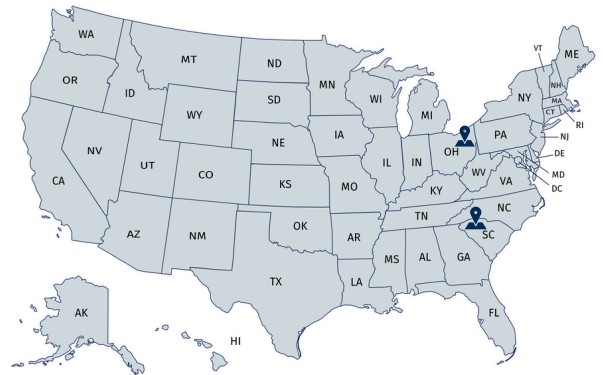

Frozen Food & Icecream
DellFrio Headquarters

242 Franklin St.
Spartanburg, SC 29303
864-597-1944
info@dellfrio.com
www.Dellfrio.com

CANADA NATIONWIDE

Commercial Lab Science
Walton Hallman Headquarters

39 Royalavon Crescent, Etobicoke.
ON M9A 2E7, Canada
416-237-0777
jhallman@waltonhallman.com
Waltonhallman.com