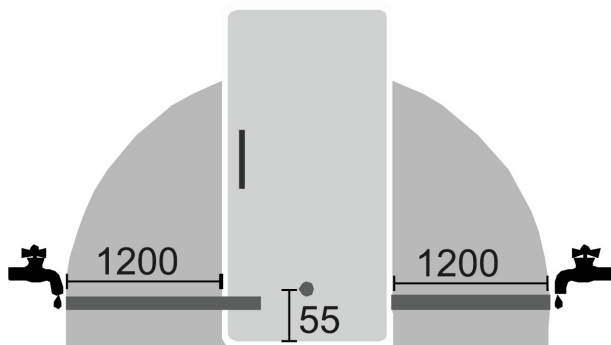

Products and their details are staged for advertising purposes. Whilst every effort is made to ensure all specifications and information in this flyer are accurate, Liebherr reserves the right to make changes without notification. Where actual appliance measurements, specifications, and ratings are crucial, we recommend that the actual appliance installation instructions that accompany each appliance be checked. Liebherr will not be liable for any damage. (27.11.2023)