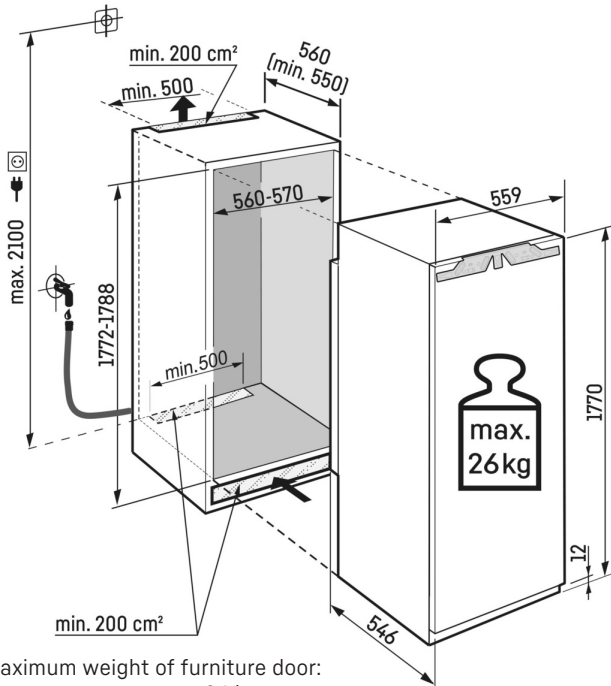

Technical drawing

Maximum weight of furniture door:
Freezer compartment: 26 kg