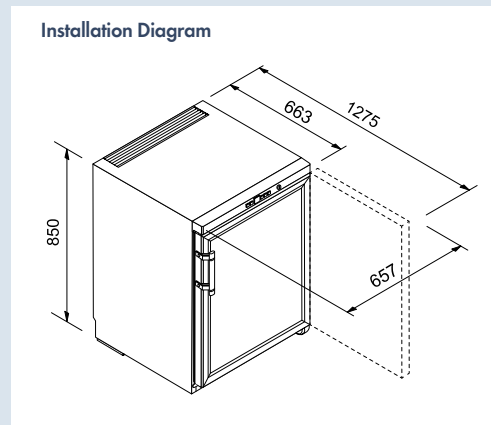

Sound rating dB(A) *	40
Total capacity litre	121
Max No. of Bordeaux bottles (0.75l) **	60
Number of shelves	3
Shelf material	Beech wood
Electronic control	LCD display, buttons
Temperature range °C	+5°C to +20°C
Temperature zones	1
Temperature alarm	Visual and audible
Interior light	LED
Door alarm	Audible
Safety thermostat	Yes
Activated charcoal filter	Yes
Door type	Tinted glazed door, black frame
Integrated lock	Yes
SoftSystem	No
Door hinges	Right, reversible
Product dimensions (H/W/D) cm	85 / 65.7 / 66.3
Gross / Net weight kg	50 / 45
Voltage V/Hz	220-240 / 50