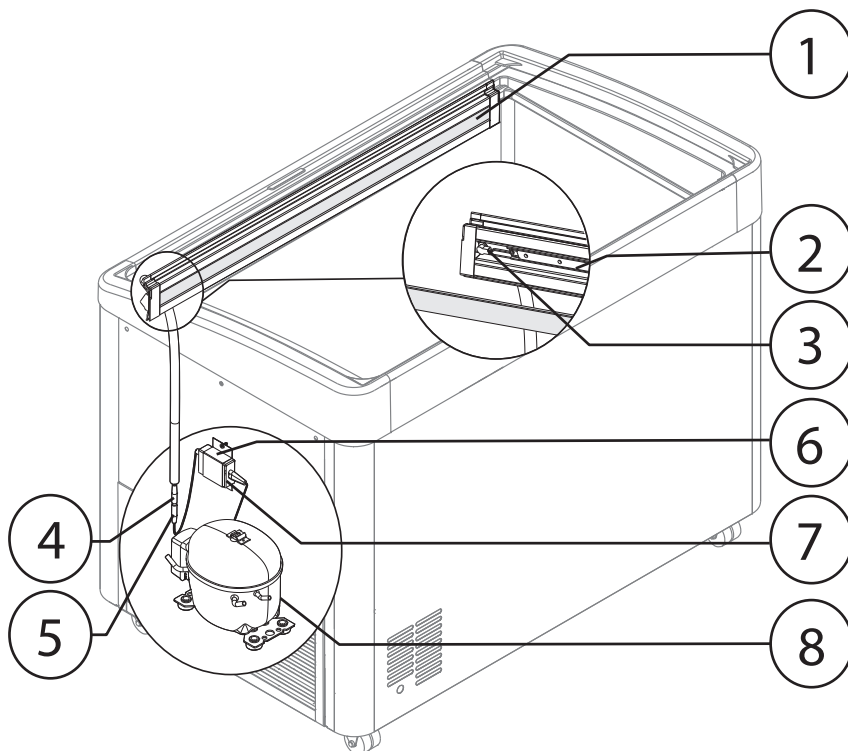

Ice cream chest freezer with Internal light

For Models : EFI 2053/EFI 2753/EFI 3453/EFI 4153/EFI 4853/EFI 5553
EFE 1152/EFE 2152/EFE 2852/EFE 3552/EFE 4252/EFE 5052/EFE 5752

Ice cream freezer with internal light is an ideal solution for perfect presentation of your goods in diverse environment. A sturdy & dependable design of impulsive unit was enhanced with fine illumination to provide a prominence factor to increase your sales.

An internal light which is powered by LED, giving you a good energy consumption and was prepared to serve the unit daily.

With a purpose to use at flexible condition - day or night, a wide range of sizes are ready to meet your specific requirement.

Explode View

Description

1. COVER FOR LED
2. LED STRIP
3. DC 90° MALE JACK
4. DC FEMALE JACK
5. DC MALE JACK
6. BRACKET
7. POWER SWITCHING ADAPTOR
8. COMPRESSOR