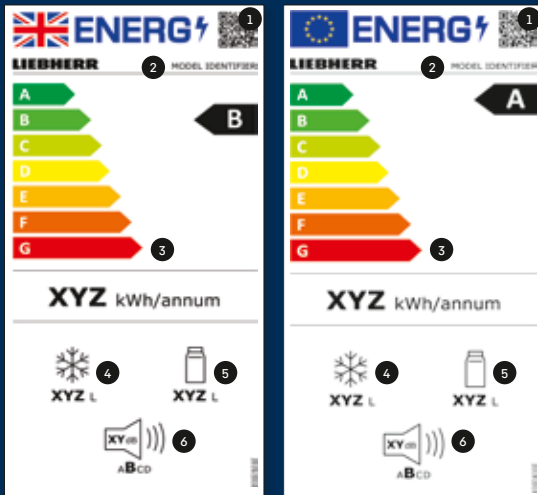

You can find the entire range of efficiency ratings on the reverse side. According to (EU) 2017/1369 6a.

For complete model descriptions, visit home.liebherr.com

BluRoX

The future is circular.

The newly developed BluRoX technology from Liebherr is going to change the market for refrigerators and freezers sustainably. Instead of polyurethane foam, we use a much more effective form of cold insulation: a vacuum. Finely ground lava stone, known as perlite, stabilises the vacuumed components.

The first freezer using vacuum perlite technology in the door and built for the circular economy of re-use has already been certified with the “B” efficiency rating. And with every new BluRoX appliance we design, we will set new standards in terms of energy efficiency and capacity – and humanity and the environment will be the winners.

To learn more about this exciting technology and the many advantages of BluRoX, visit:
home.liebherr.com/blurox

FNb 5056
Available from the
2nd quarter of 2023

The current energy labels for electrical appliances

1. QR code to identify the product in the EU database EPREL (European Product Registry for Energy Labelling).
2. The model identifier for manual identification of the product in the EU database EPREL, using the article number for example.
3. The new efficiency scale from “A” to “G”. However, “G” is only intended for wine cabinets.
4. The total volume* of all freezer compartments.
5. The sum of the volume* of all cold-storage and refrigerator compartments.
6. The noise level is now classified into classes “A” to “D”.